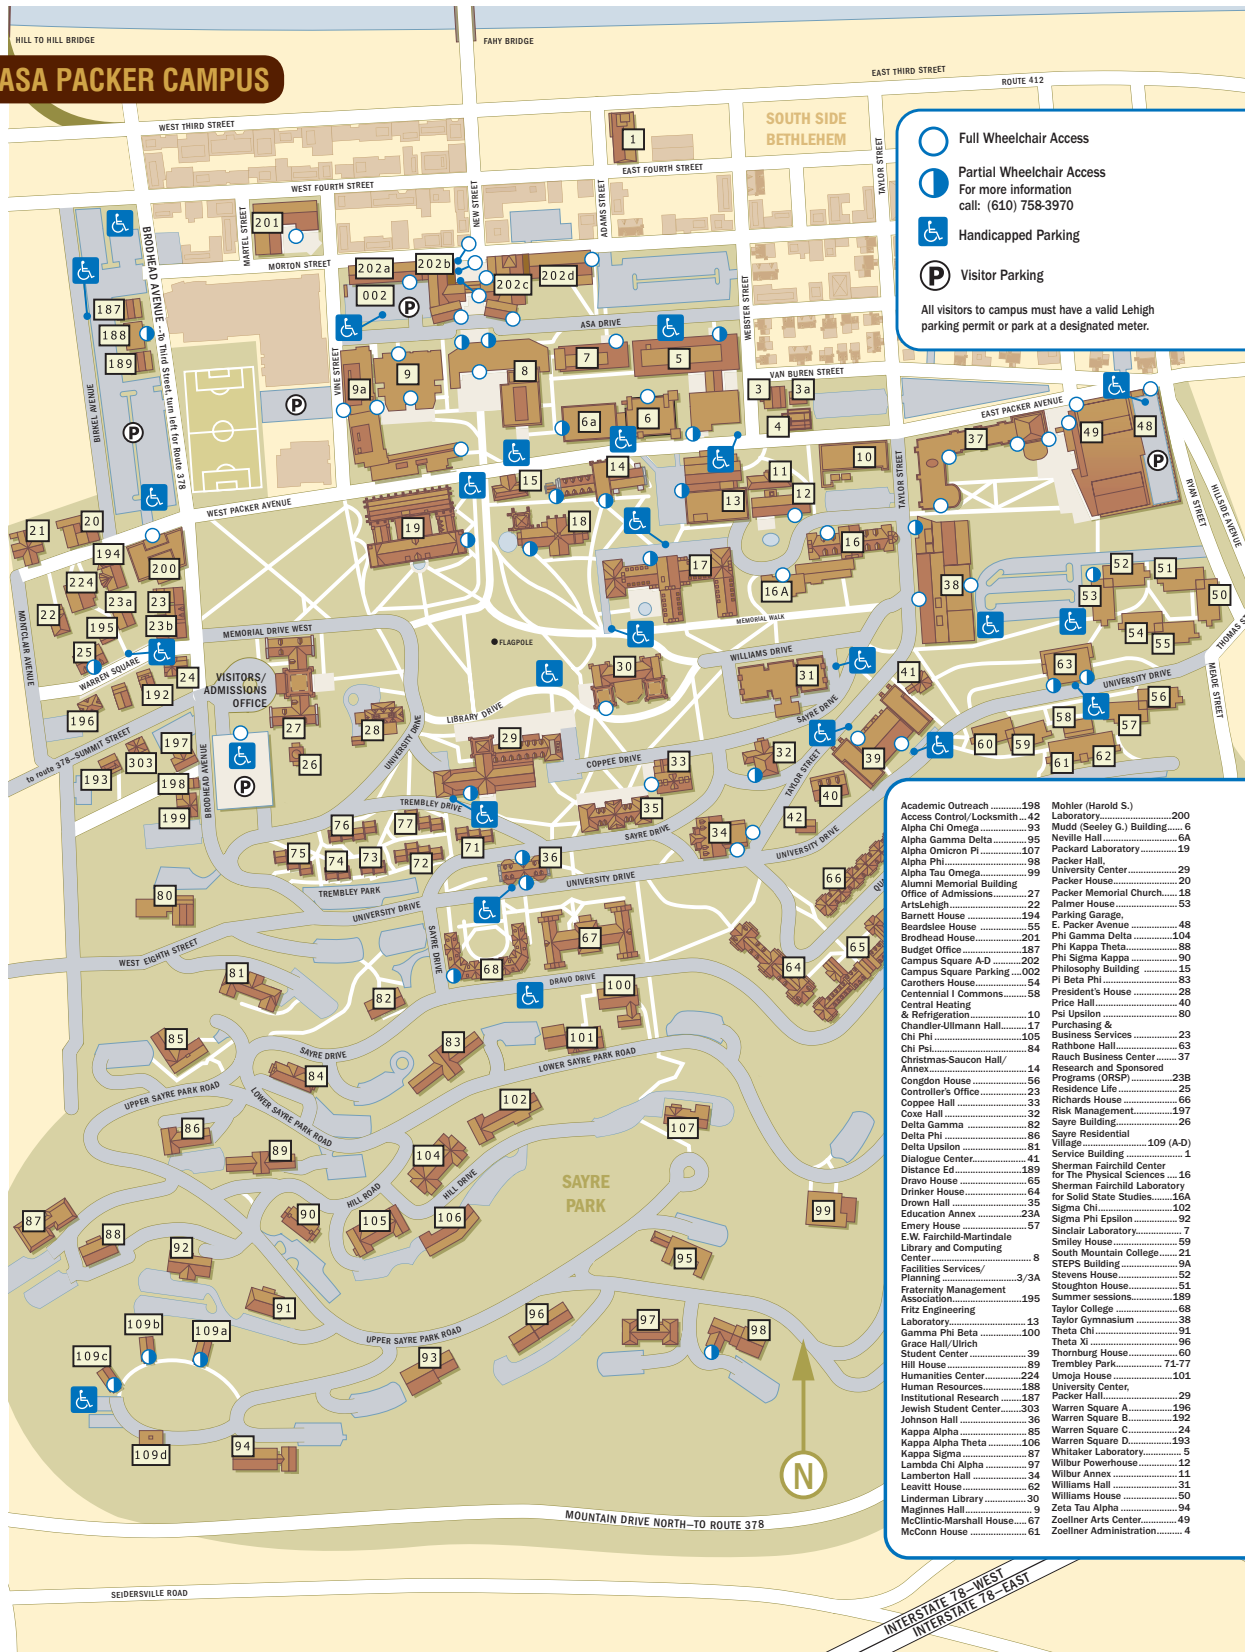

ASA PACKER CAMPUS